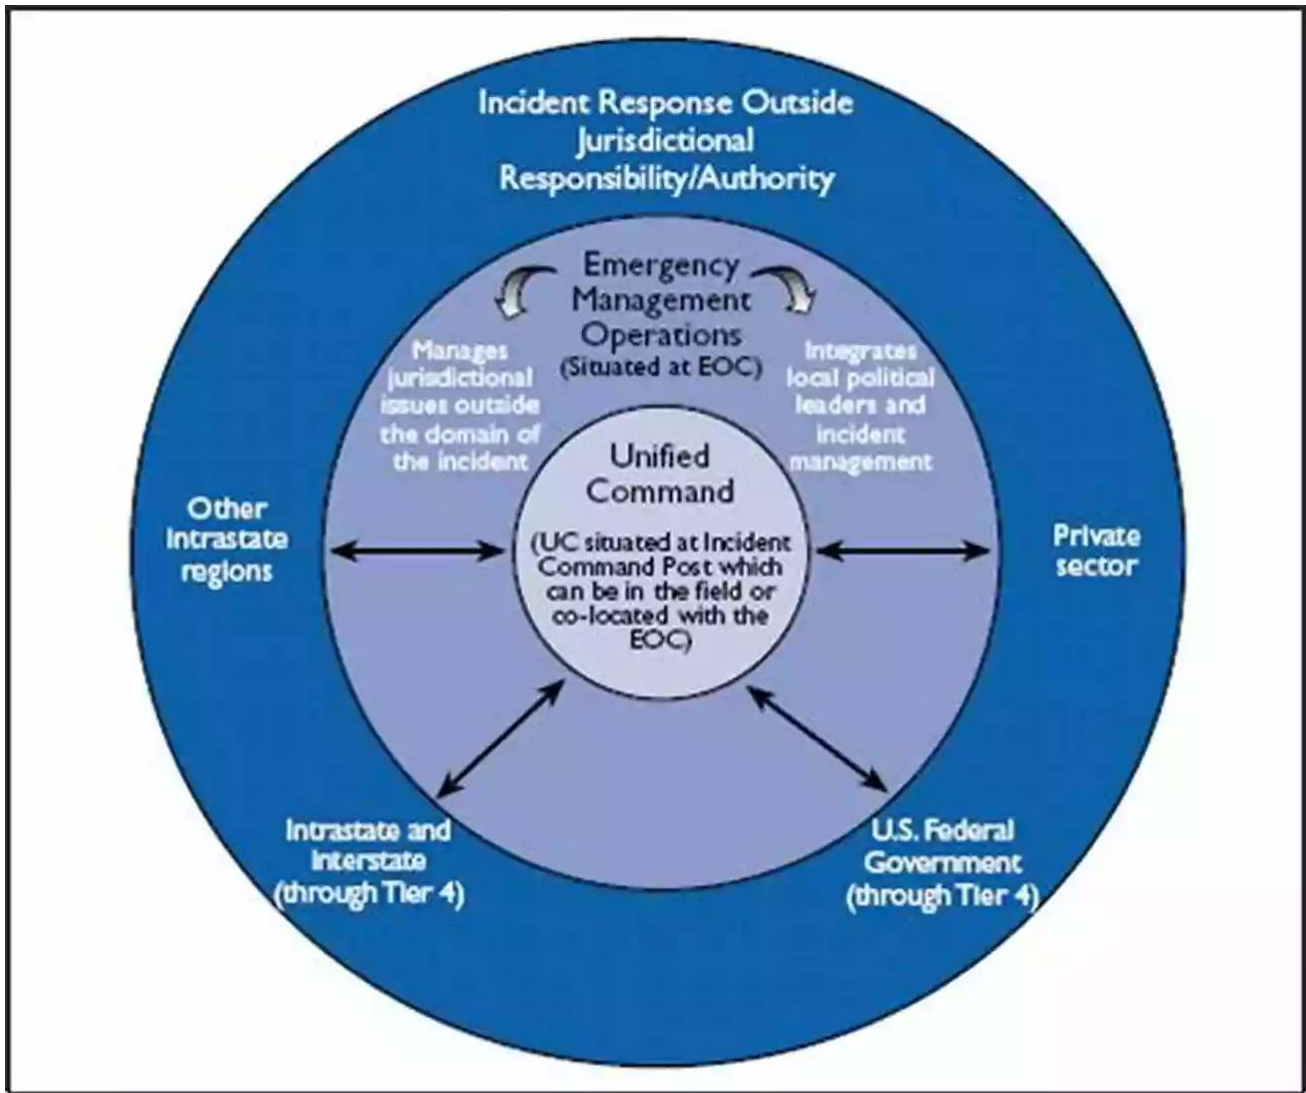

amounts of data, but it also has the ability to make critical decisions using its advanced algorithms. With the RoboCop Cruiser, law enforcement is taking a giant leap towards the integration of AI in crime prevention and investigation.

6. The High-Tech Surveillance Van

A spy's worst nightmare, the High-Tech Surveillance Van takes surveillance operations to a whole new level. Equipped with an array of cutting-edge cameras, monitoring systems, and even drones, this van ensures that no criminal activity goes unnoticed. With its state-of-the-art equipment and ability to blend seamlessly into the environment, the High-Tech Surveillance Van provides law enforcement agencies with an unmatched advantage when it comes to gathering evidence and tracking down culprits.

7. The Amphibious Crime Fighter

When the bad guys try to escape by land and sea, the Amphibious Crime Fighter is ready to give them a run for their money. This impressive machine can seamlessly transition from land to water, thanks to its powerful propellers and specially designed body. It can patrol coastlines, chase criminals through rivers, and even engage in underwater operations if necessary. The Amphibious Crime Fighter ensures that no criminal can escape the long arm of the law.

8. The Hyper-Connected Command Center

In this digital age, communication is key. The Hyper-Connected Command Center serves as the nerve center for police operations, enabling seamless coordination among officers, emergency responders, and other agencies. Equipped with the latest communication technologies, this vehicle ensures that real-time information reaches all stakeholders, enhancing efficiency and facilitating rapid response. The Hyper-Connected Command Center truly brings law enforcement into the 21st century.