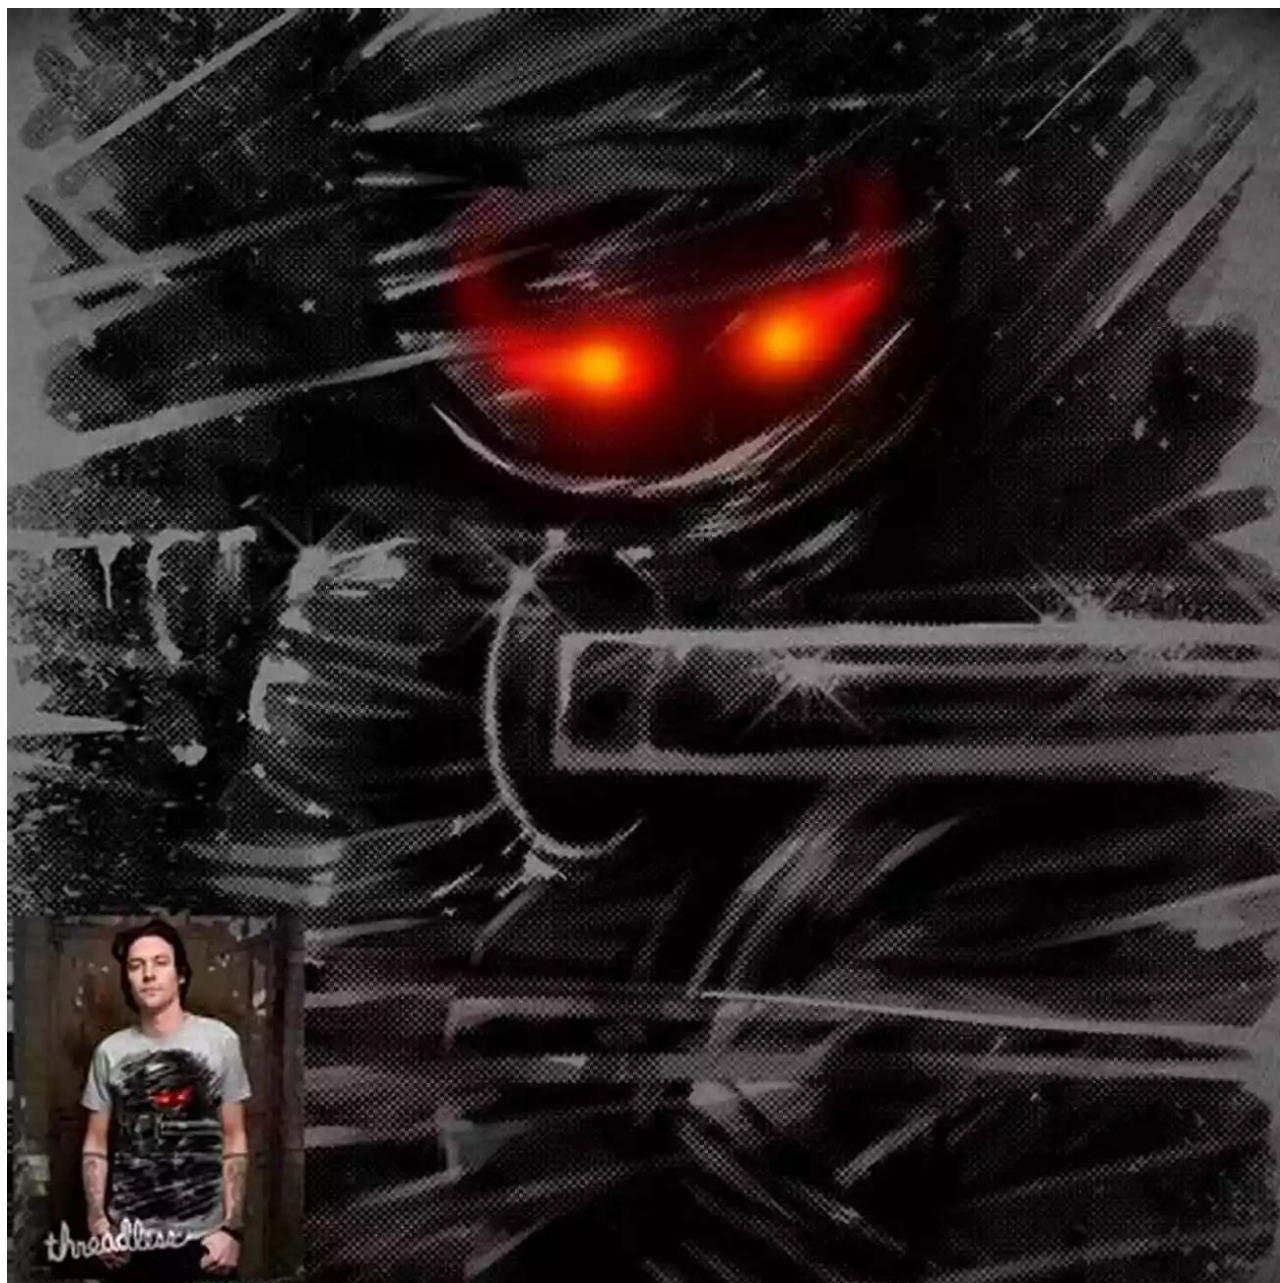

1. The Armored Beast

Imagine a car that could withstand gunfire and even explosions while chasing down criminals. The Armored Beast is that very car! Equipped with reinforced body panels, bulletproof glass, and advanced armor technology, this beast can go where others fear to tread. Its powerful engine ensures it can keep up with any high-speed pursuit, making it an invaluable asset for carrying out daring missions.

If you thought only superheroes could disappear into thin air, think again! The Stealth Ninja is a police car designed with advanced stealth technology, allowing

it to sneak up on criminals without being detected. Equipped with the latest surveillance systems and silent engines, this vehicle ensures that every move made by the bad guys is watched carefully, enabling law enforcement to plan and execute precise operations.

3. The Jet-Propelled Enforcer

Need to apprehend a getaway car that thinks it can escape even the fastest pursuit? The Jet-Propelled Enforcer will have none of it! This impressive machine boasts a jet engine that propels it to incredible speeds, making it nearly impossible for criminals to outrun. With its aerodynamic design and cutting-edge technology, this car is the ultimate nightmare for anyone attempting to flee the law.

4. The RoboCop Cruiser

Step aside, RoboCop - his ride has just arrived! The RoboCop Cruiser is a futuristic police car equipped with state-of-the-art artificial intelligence (AI) systems. This vehicle not only assists officers in analyzing and processing vast